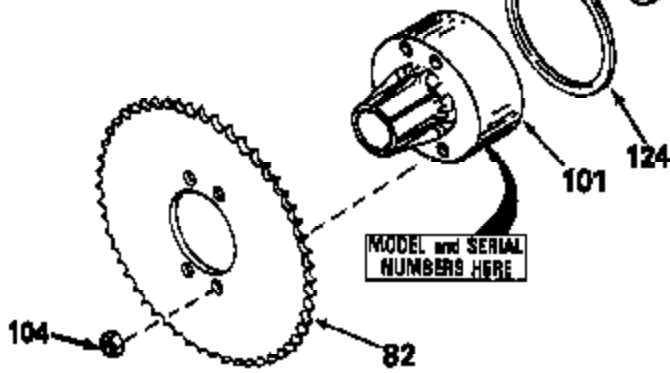

JOIST

SICHER IST DAS:
DAS ORIGINAL

47	48
47A	48A
47B	48B
47C	48C
47D	48D
47E	48E
47H	48H
47L	48L

47M	48M
47P	48P
47R	48R
47V	48V
47W	48W
47X	48X

Ref #	Part Number	Qty	Description
13	778067		Gear, Bevel (16 teeth)
14	778068		Gear, Pinion (16 teeth)
17	786040		Pin, Drive
26	788038		Ring, Retaining
31	780001		Washer (3/4" ID x 1-1/2" OD x 1/16" t hick)
31A	780096		Washer, Thrust
47M	774118		Axle (8-59/64" long)
48H	774119		Axle (12-37/64" long)
82	786043		Sprocket. No Teeth 54. O.D. 8.823
82	786051		Sprocket. No Teeth 60. O.D. 9.841
82	786070		Sprocket. No Teeth 48. O.D. 7.920
82	786041A		Sprocket. No Teeth 45. O.D. 7.389
82	786042	100-115	Sprocket. No Teeth 40. O.D. 6.650
90	788067B	Peerless	Grease (32 oz. bottle Bentonite greas e)
101	774073		Differential Carrier Hsg (Incl. 137)
102	774073		Differential Carrier Hsg (Incl. 139)
103	792041		Screw, 5/16-18 x 3-3/4"
104A	792061		Washer, Flat, 5/16"
104	792042		Nut, Lock, 5/16-18 (Use as required)
137	780077		Bushing (3/4" ID x 1-1/16" OD x 2-1/1 6" long)
139	780077		Bushing (3/4 ID x 1-1/16" OD x 2-1/16 " long)